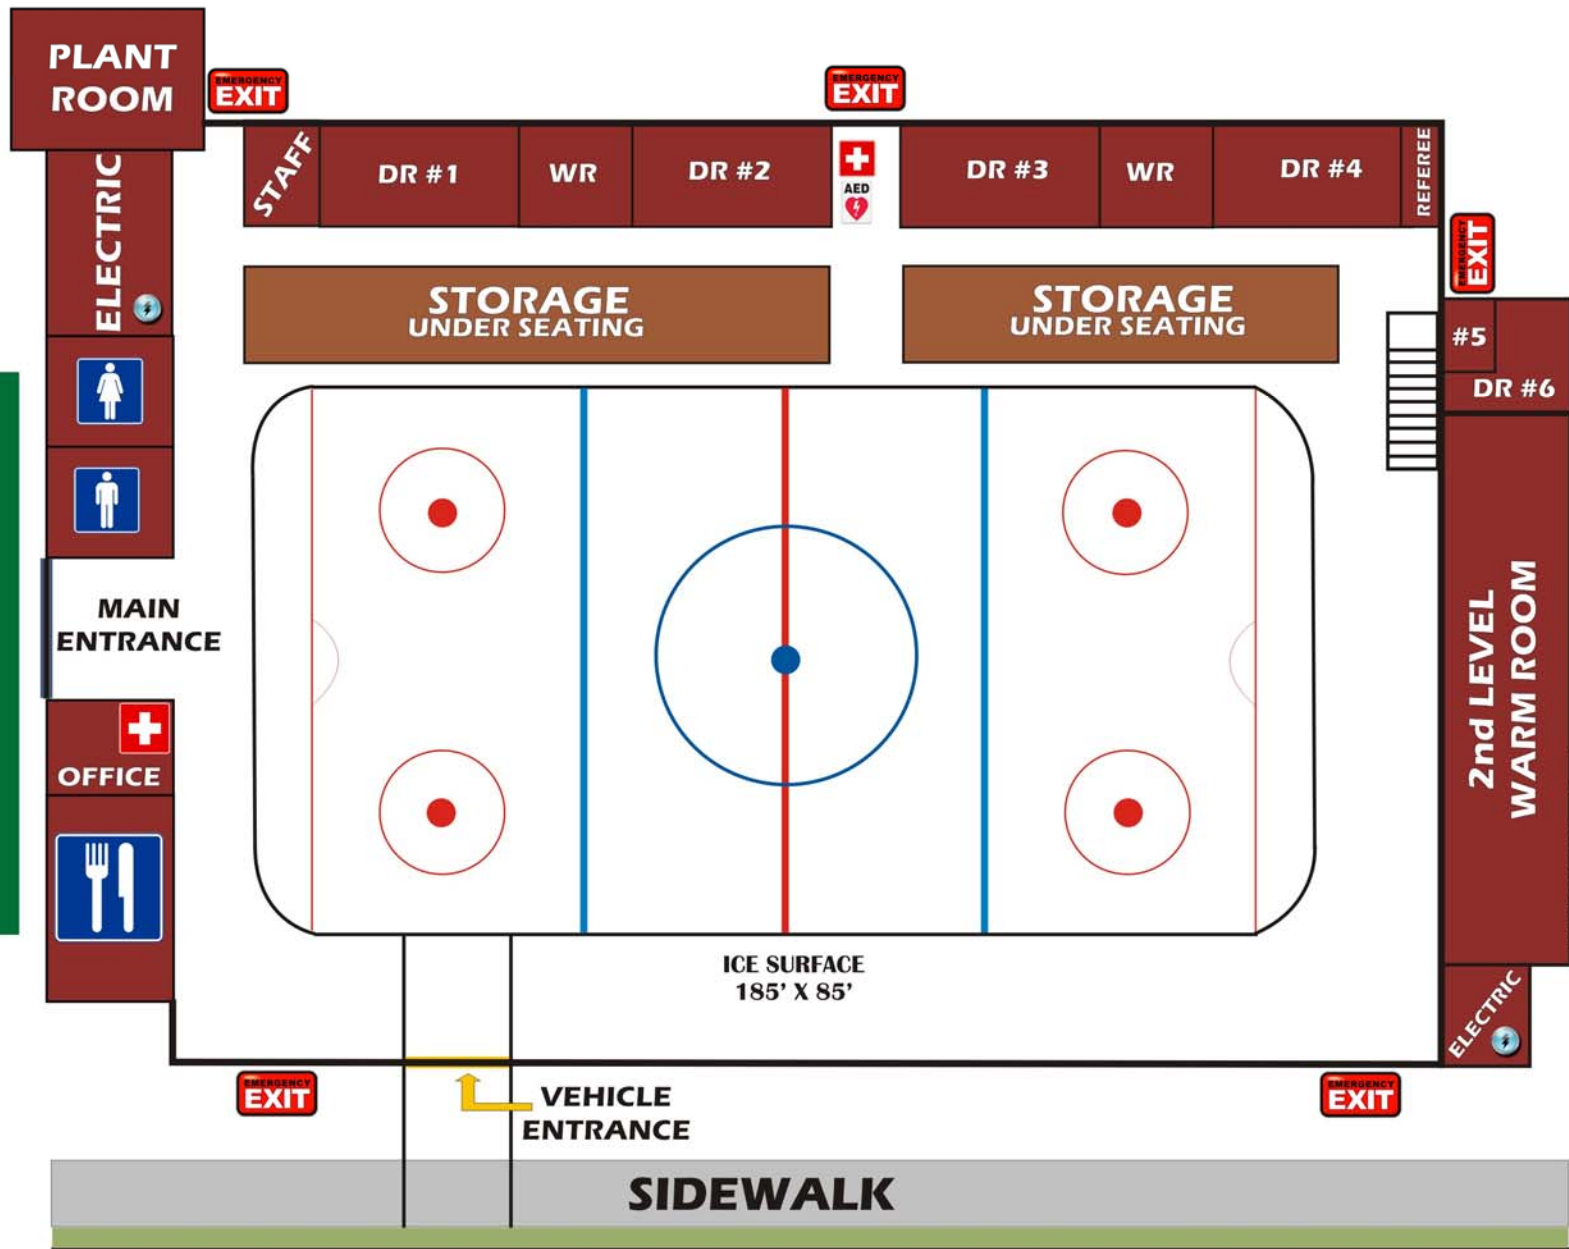

KENTVILLE CENTENNIAL ARENA

FLOOR PLAN

KEY

-  FIRST-AID AREA
-  DEFIBRILLATOR LOCATION
-  EMERGENCY EXIT
-  CANTEN
-  FEMALE RESTROOM
-  MALE RESTROOM

PARKING

PARKING

WEBSTER STREET